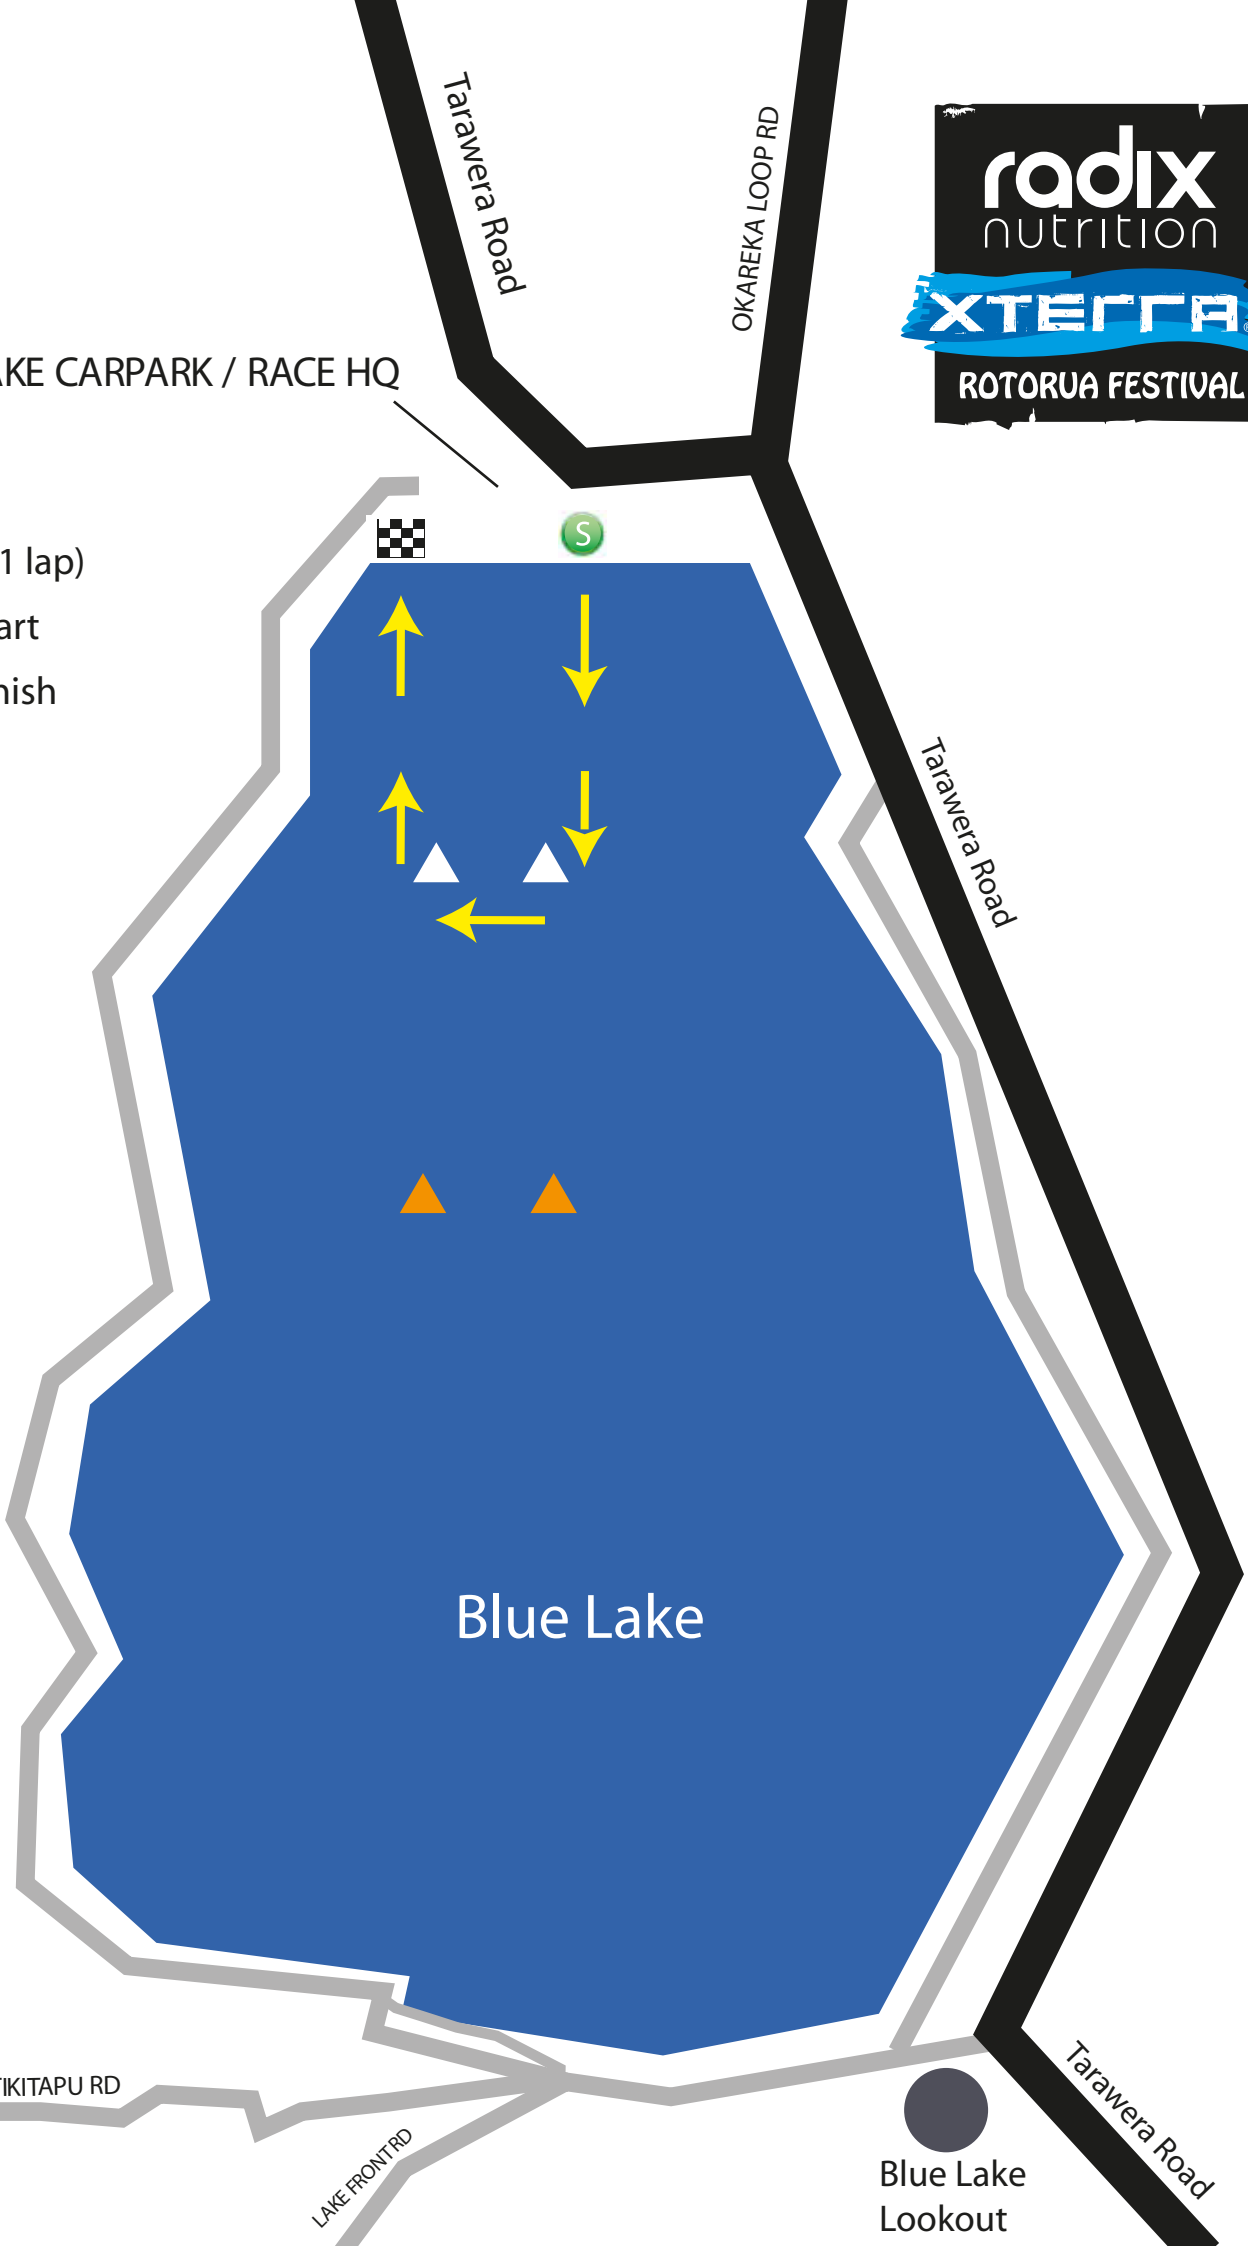

BLUE LAKE CARPARK / RACE HQ

500m(1 lap)

-  Start
-  Finish

Blue Lake

Blue Lake Lookout