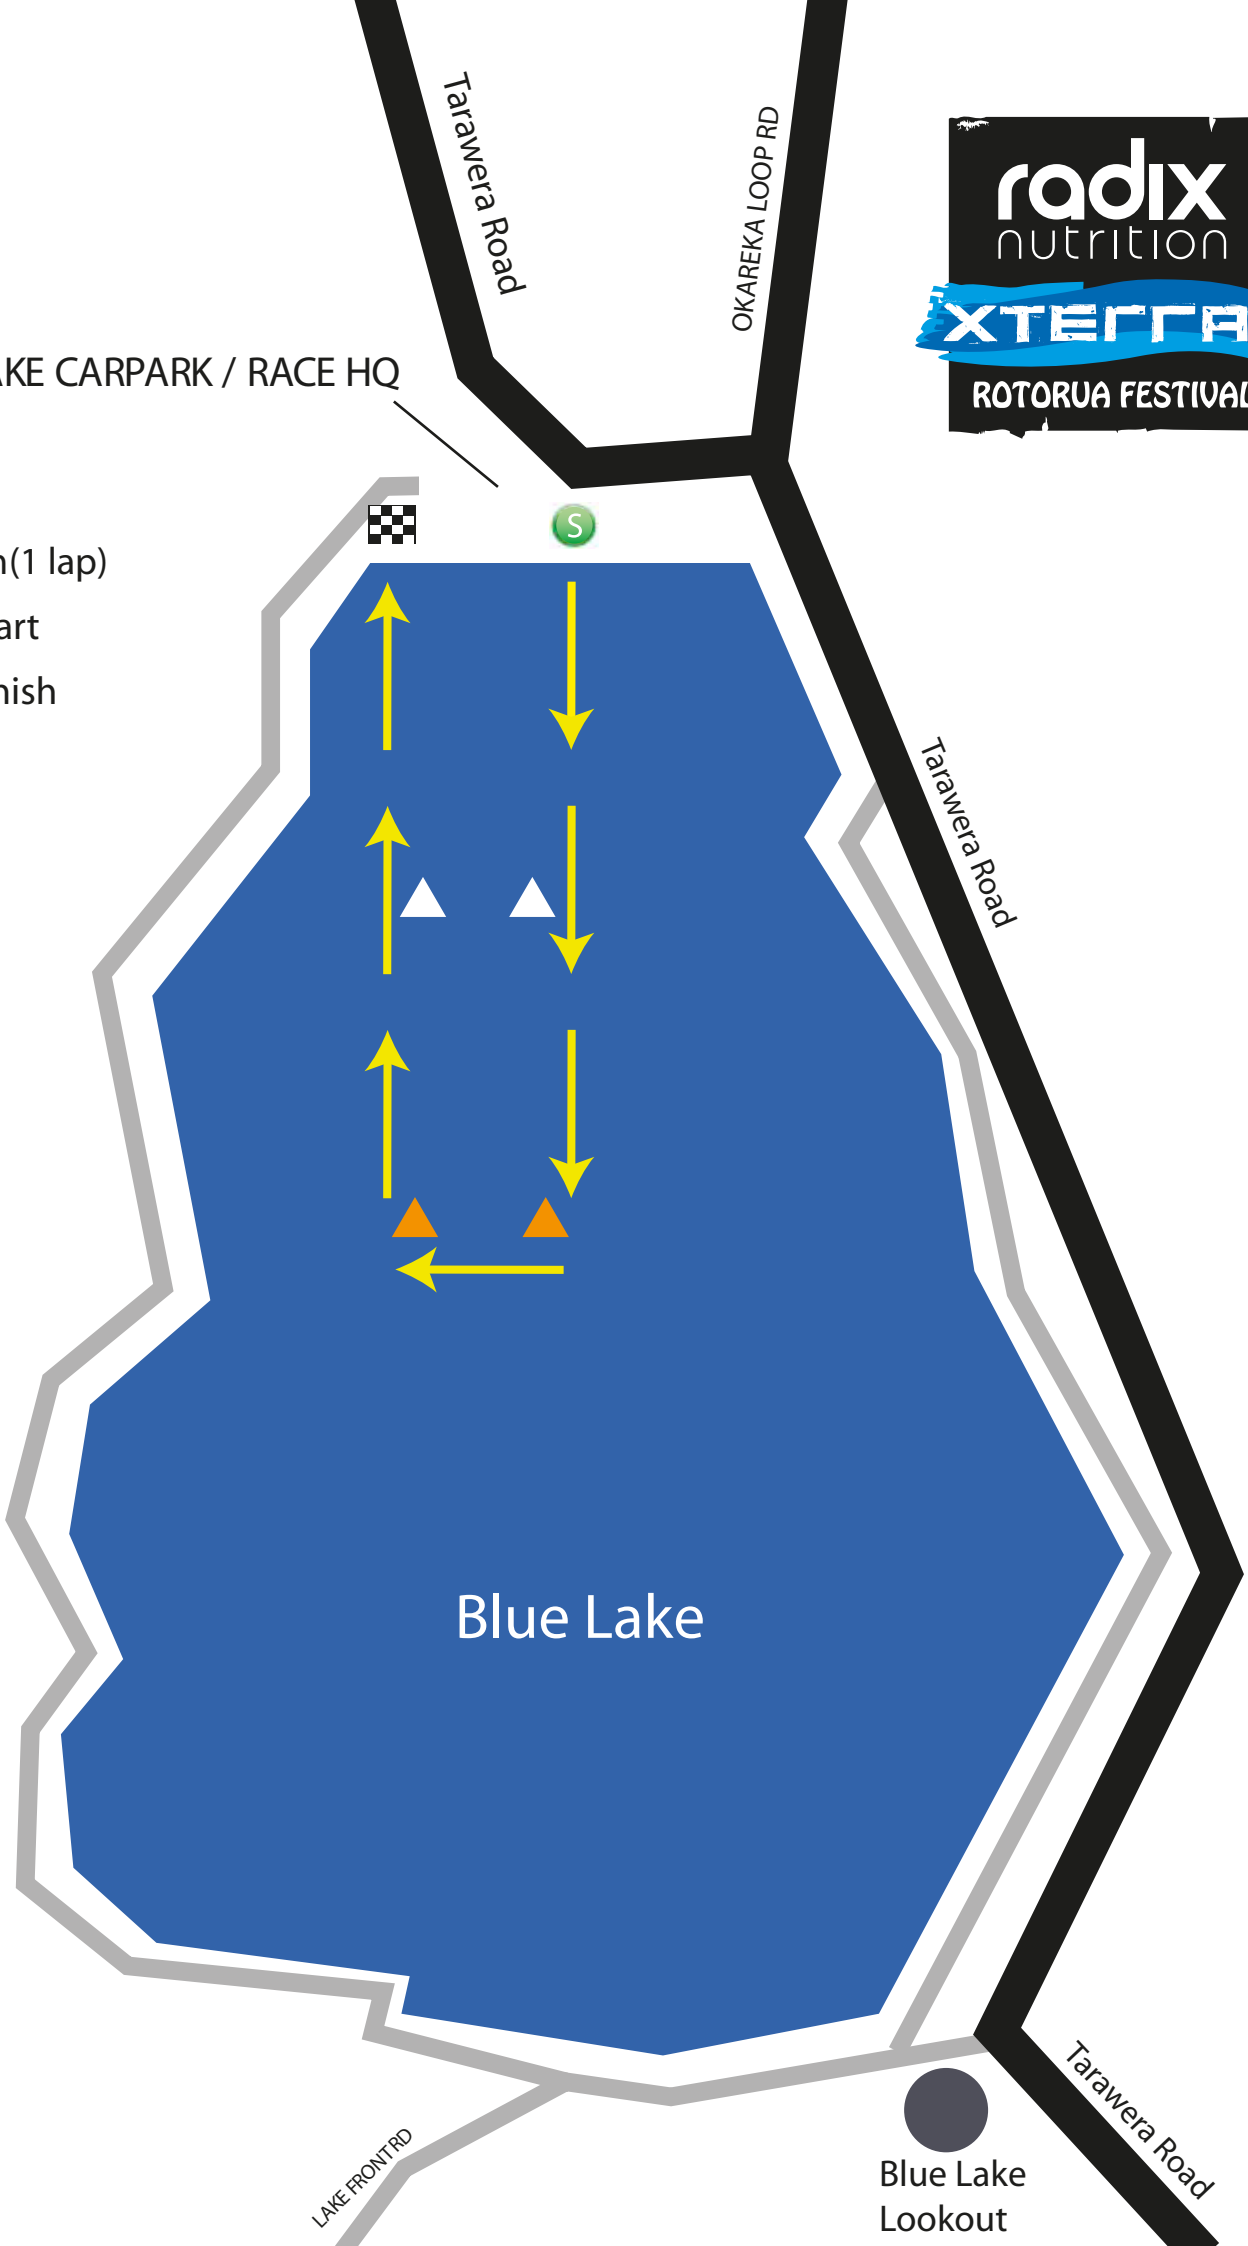

BLUE LAKE CARPARK / RACE HQ

1000m(1 lap)

- Start
- Finish

LAKE FRONT RD

Blue Lake Lookout

Tarawera Road

Tarawera Road

OKAREKA LOOP RD

Tarawera Road