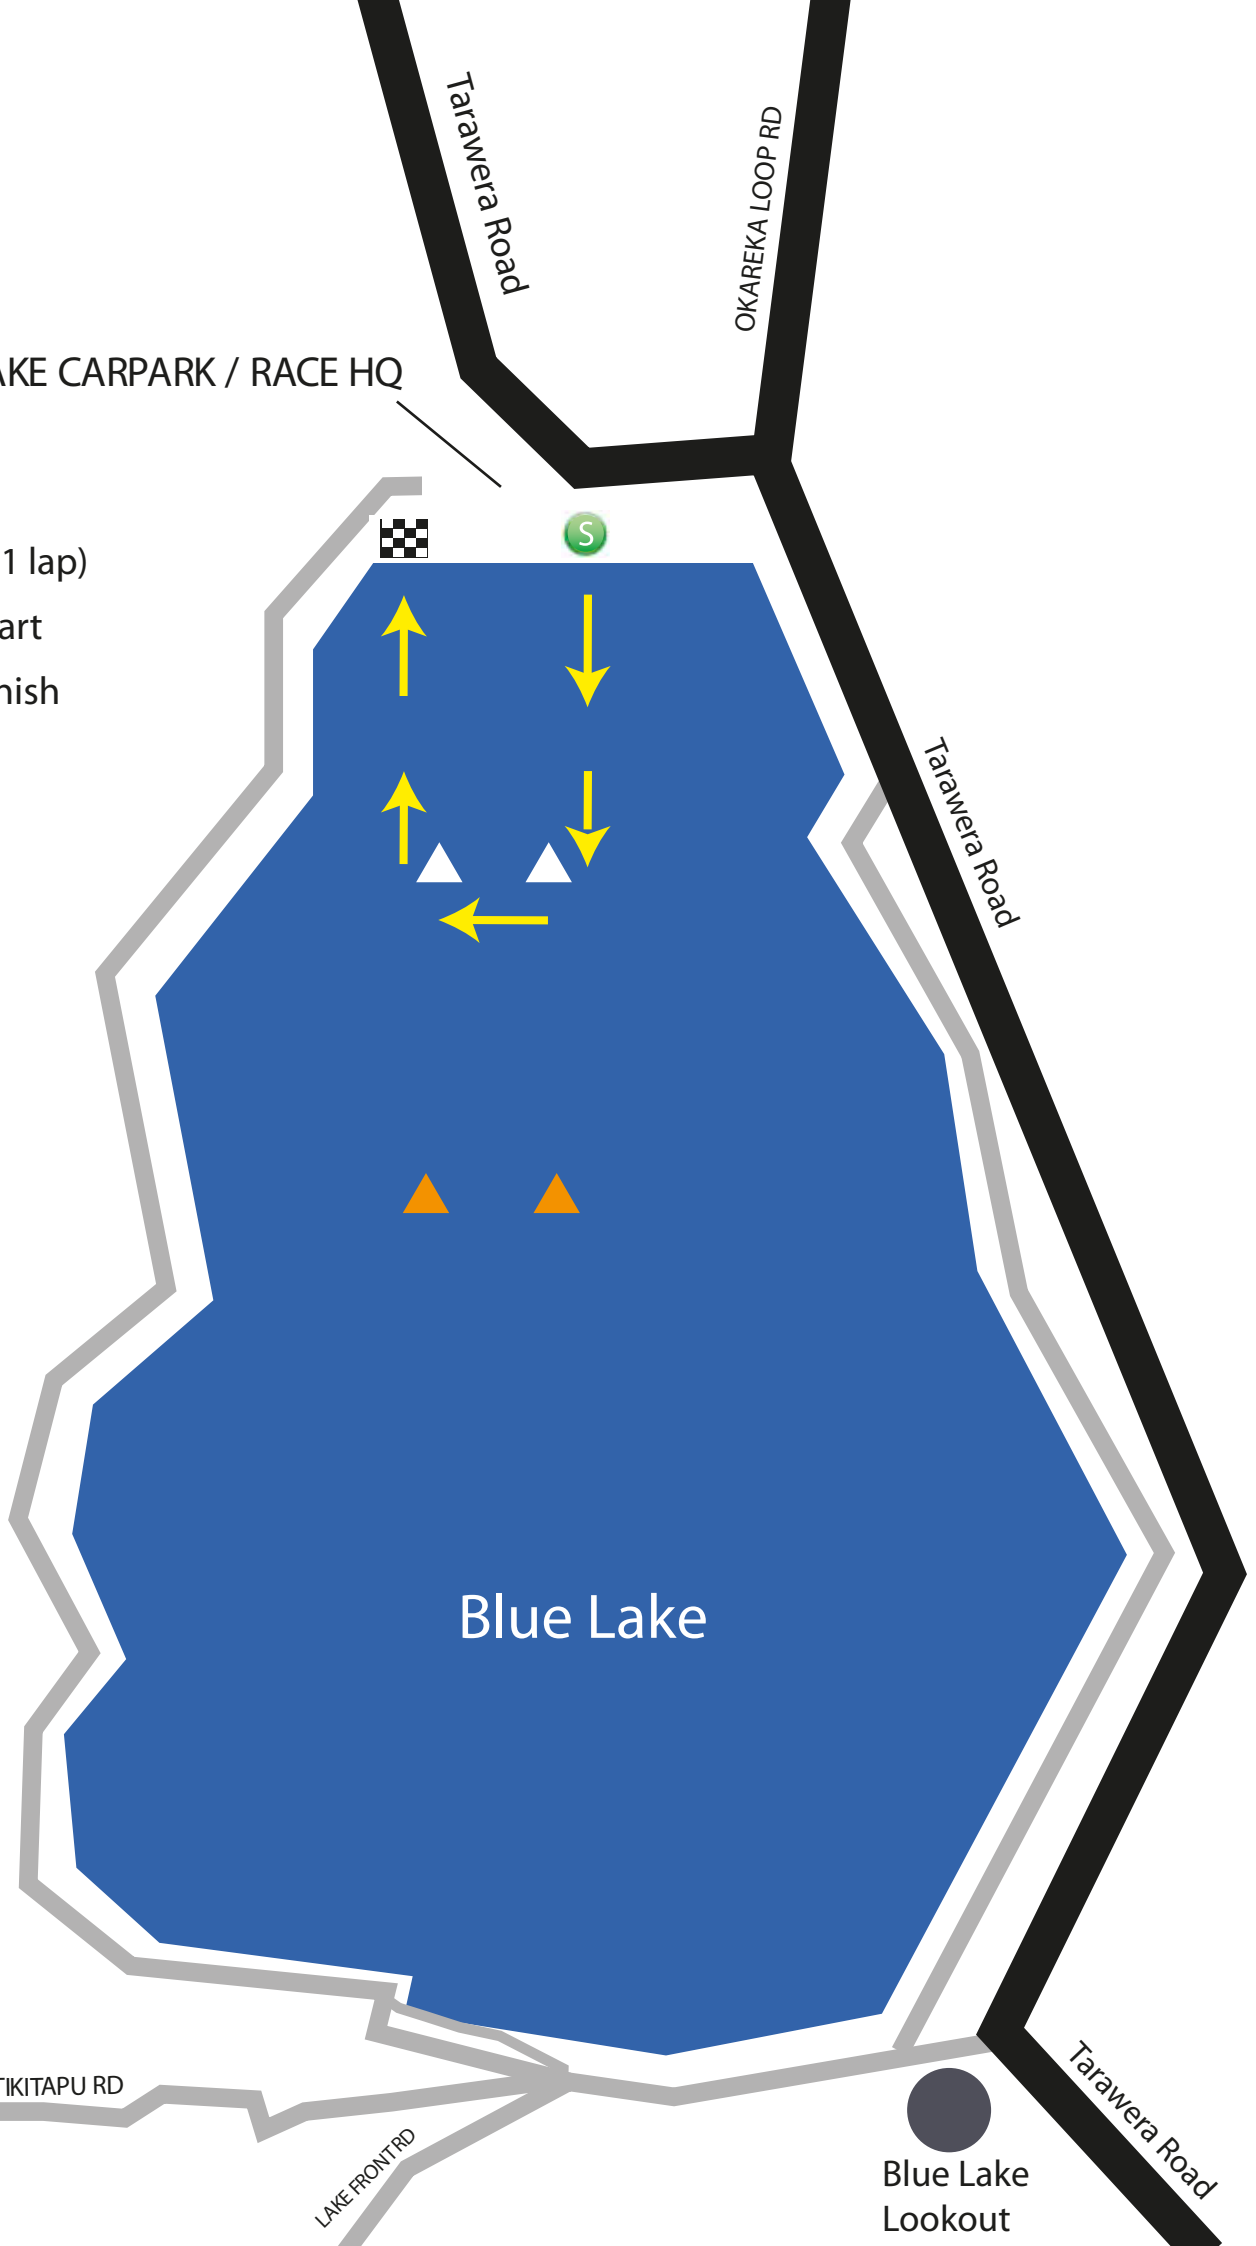

BLUE LAKE CARPARK / RACE HQ

500m(1 lap)

 Start

 Finish

Tarawera Road

OKAREKA LOOP RD

Tarawera Road

Tarawera Road

TIKITAPU RD

LAKE FRONT RD

Blue Lake

Blue Lake Lookout