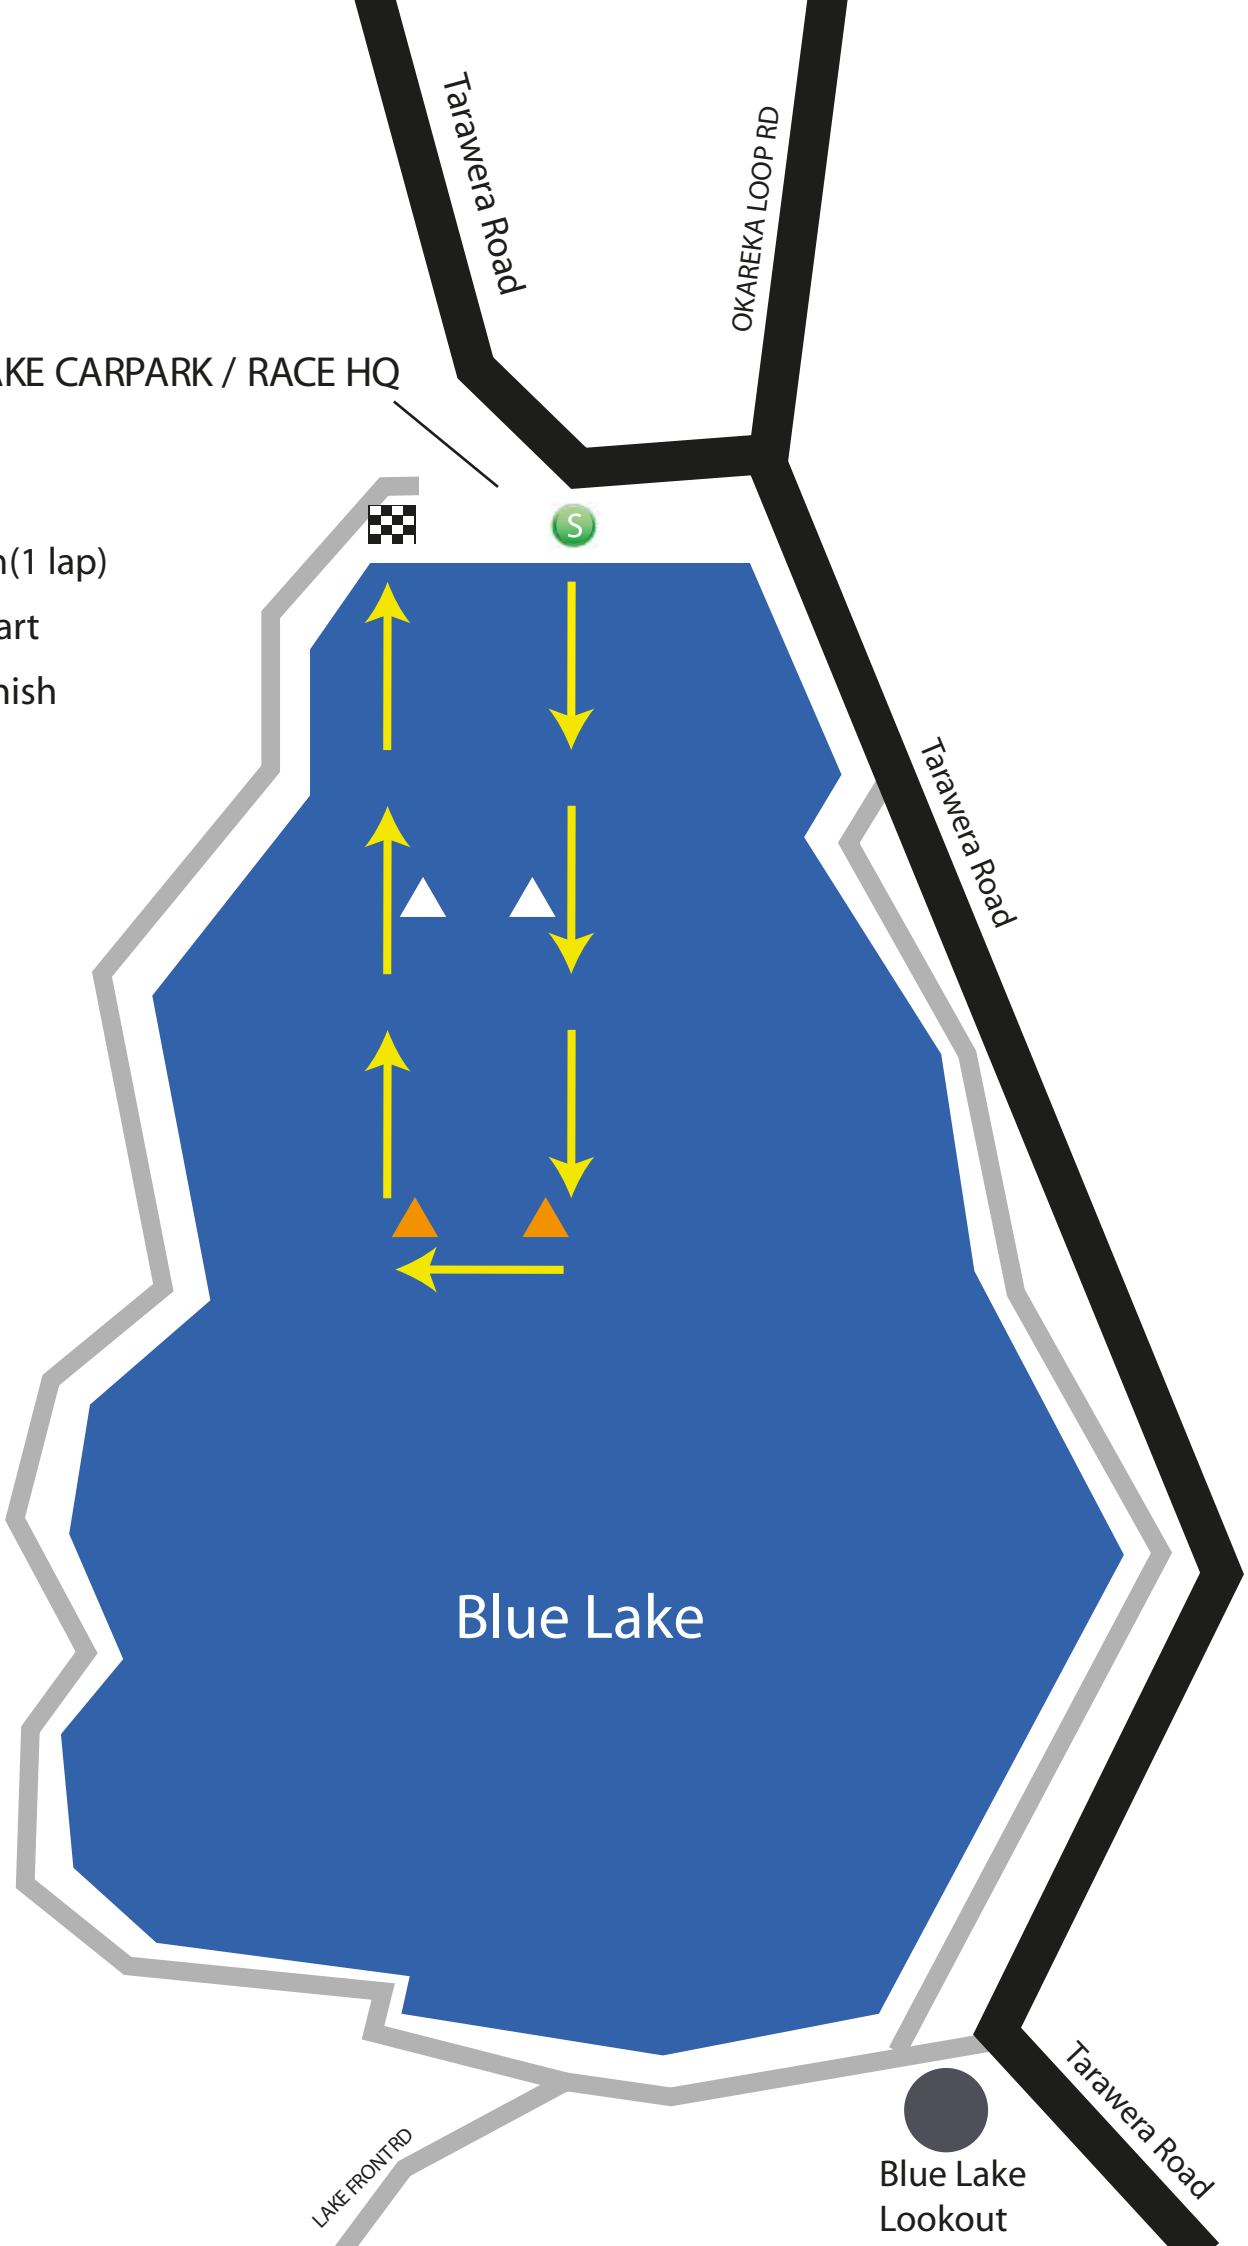

BLUE LAKE CARPARK / RACE HQ

Tarawera Road

OKAREKA LOOP RD

1000m(1 lap)

 Start

 Finish

Blue Lake

Blue Lake Lookout

LAKE FRONT RD

Tarawera Road

Tarawera Road